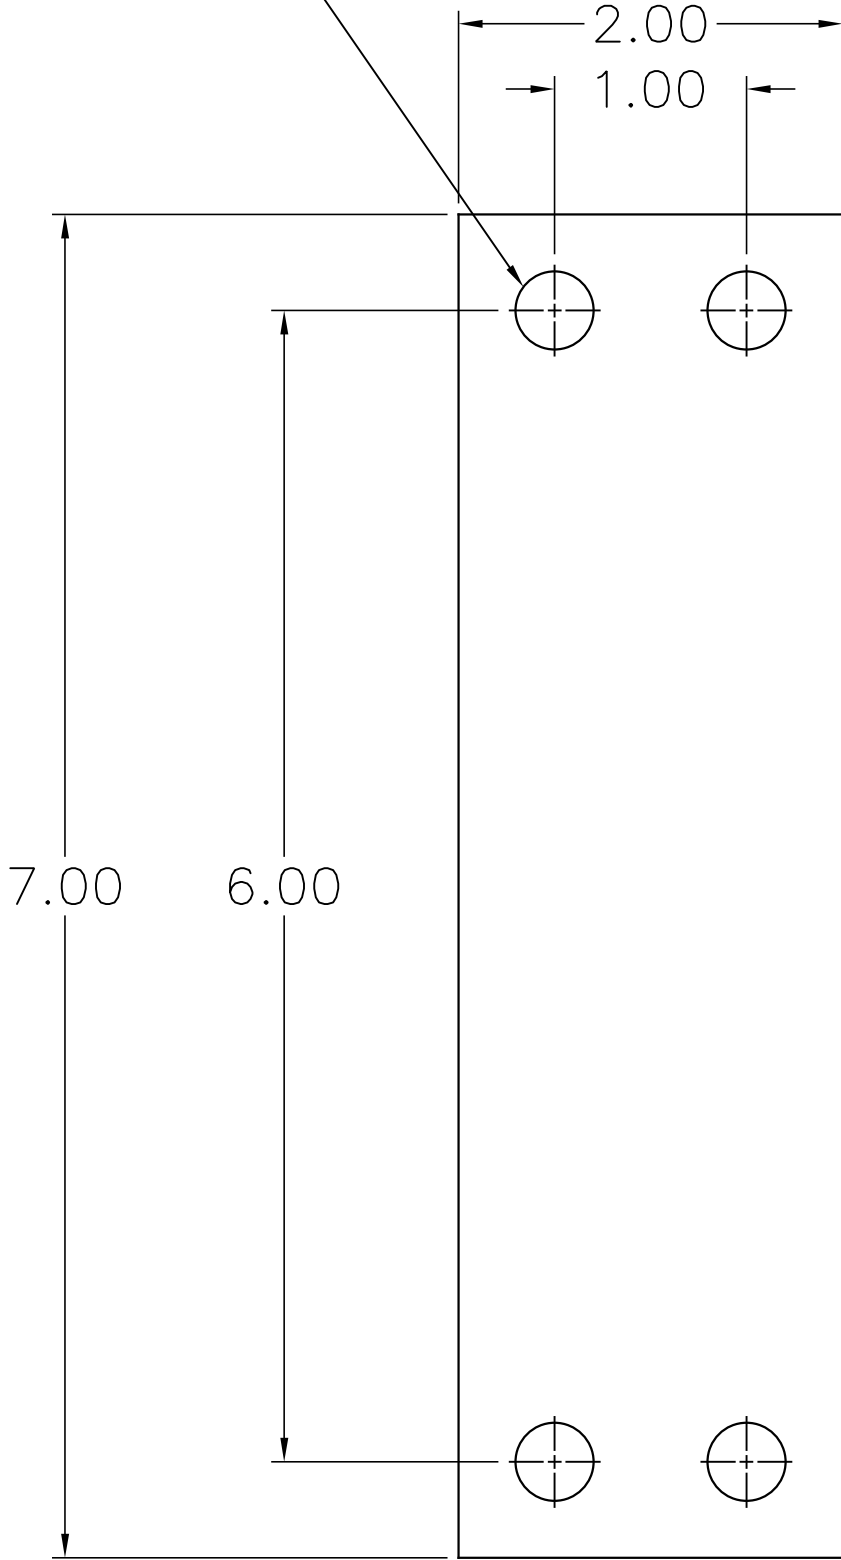

13/32 DRILL THRU (4) PLCS

15" SPRING
001500725
C.R.S.