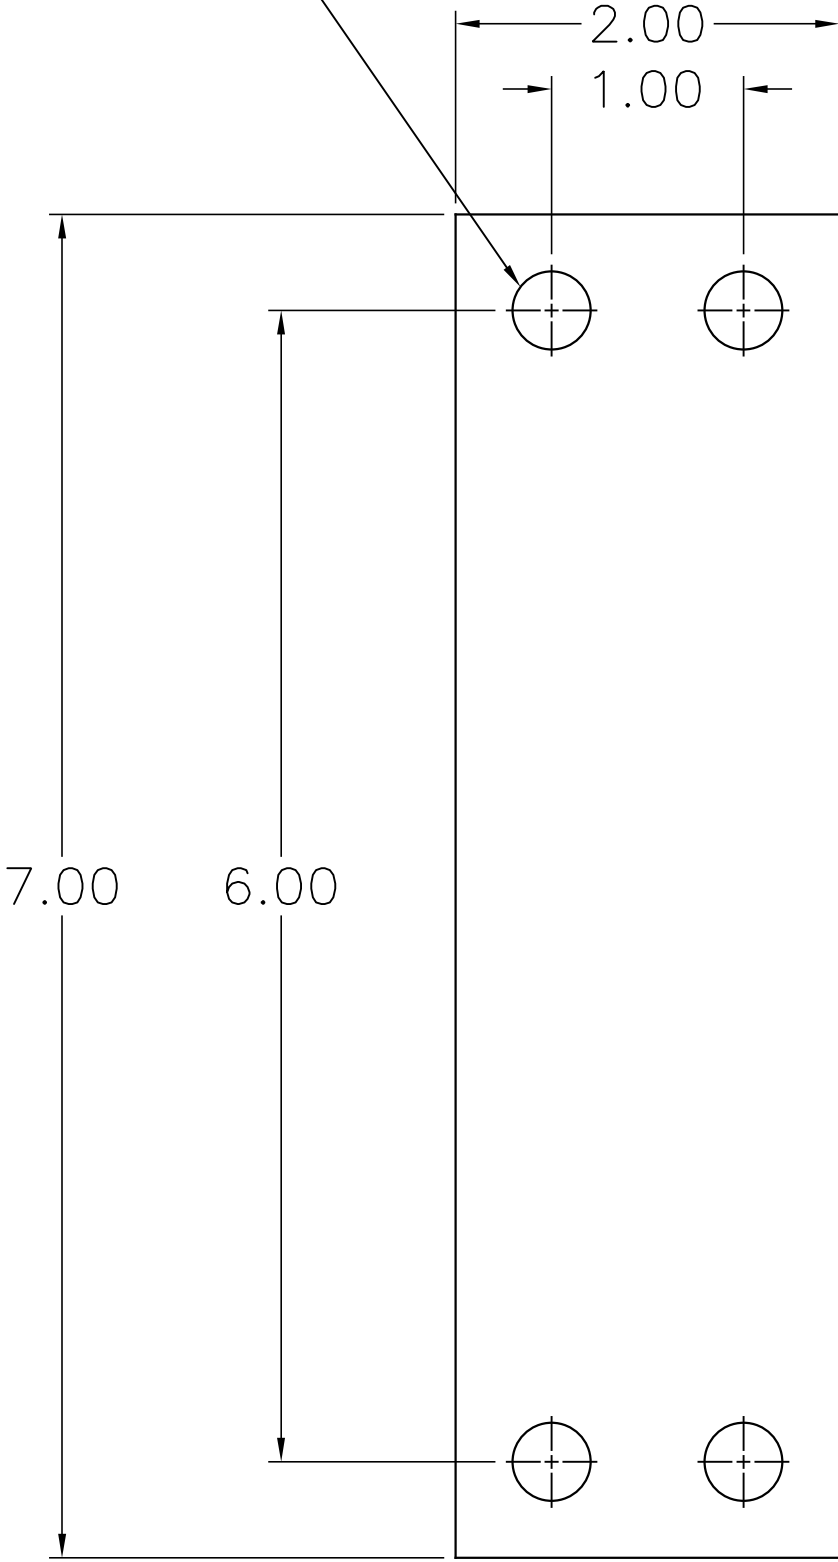

13/32 DRILL THRU (4) PLCS

15" SPRING  
001500719  
C.R.S.